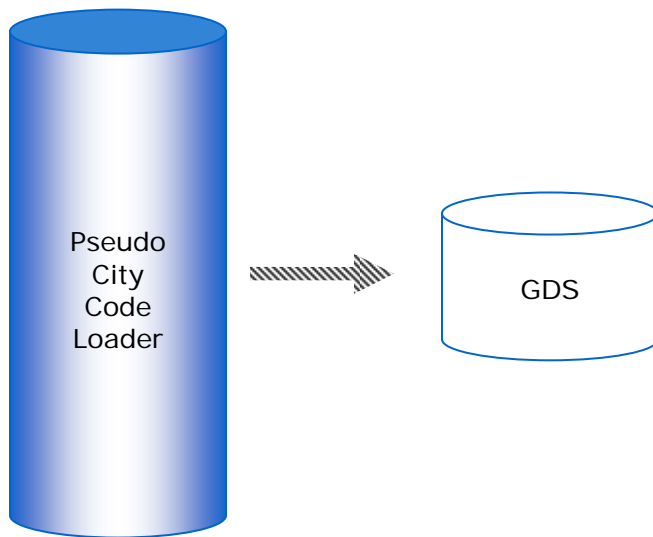

## PseudoCityCode Loader™

### *The complete solution for negotiated rate viewership management*

PseudoCityCode (PCC) Loader automates the process of publishing viewership authorization for negotiated hotel rates in the major GDSs. As an integrated publishing solution in the PropertyVault suite, PseudoCityCode Loader completes the negotiated rate loading process.